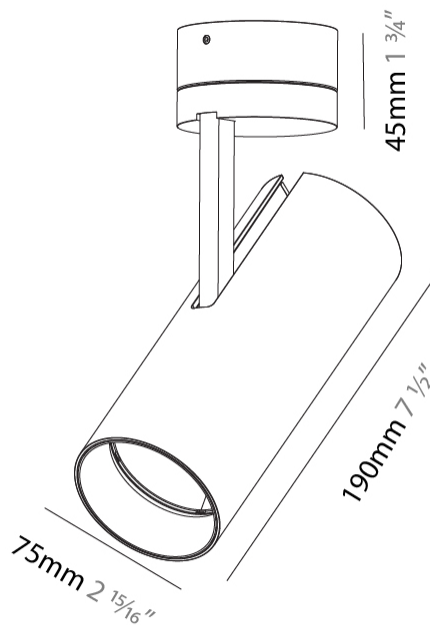

GENERAL

Series: Imagine
Subseries: Imagine 75
Brand: Prolicht
Division: Architectural
Mounting Type: Surface
Mounting Location: Ceiling
Subcategory: Spots

PHYSICAL

Shape: Cylinder
Diameter (mm): 75
Diameter (in): 2 ¹⁵/₁₆
Height (mm): 190
Height (in): 7 ¹/₂
Max. Overall Height (mm): 235
Max. Overall Height (in): 9 ¹/₄
Light Distribution: Adjustable / Direct
Weight (kg): 0.919
Weight (lbs): 2.02
Fixture Finish: SSR / BKV / CWI / CRY / HAB / UFT / ITA / RUA / FTG / MYG / LOD / PUS / FRO / FUP / KIA / POP / BLS / SPG / MEY / GOH / GUM / CHC / COM / ABZ / JAG / OBR / MOS / ROR
Fixture Material: Aluminum Die Cast

ELECTRICAL

Lamp Type: LED (Zhaga Standard)
Input Wattage (W): 20.9
Total Output Wattage (W): 19
Dimming: Tri-Mode (Non-Dimming and Phase Dimming (120Vac only) and 0-10V Dimming)
Driver Included: Yes
Driver Location: Integrated
Driver Type: Constant Current - Universal
Driver Class: Class 2
Input Voltage (V): 120 - 277
Constant Current (MA): 500

LED

Number of LEDs: 1
Color Temperature (°K): 2700 / 3000 / 3500 / 4000
Max. Delivered Lumen (lm): 1490 / 1530 / 1607 / 1640
CRI: >90 CRI
Lamp Life (hrs): 50000

OPTICAL

Reflector°: 20 / 25 / 40
Adjustability: Rotational 350°; Tilt 90°

RATINGS AND CERTIFICATIONS

Certified By: Certified for North American Standards
IP rating: IP20